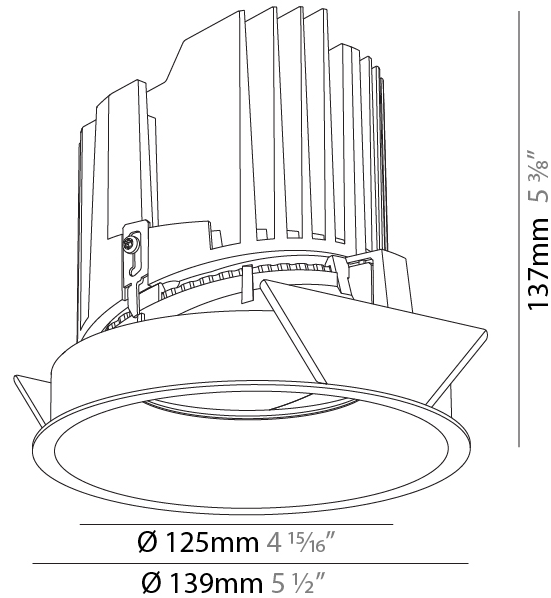

GENERAL

Series: Bioniq
Subseries: Bioniq Round Deep
Brand: Prolight
Division: Architectural
Mounting Type: Recessed
Mounting Location: Ceiling
Subcategory: Downlight

PHYSICAL

Shape: Round
Diameter (mm): 139
Diameter (in): 5 1/2
Height (mm): 151
Height (in): 5 15/16
Ceiling Thickness (mm): 10 / 12.5 / 15
Ceiling Thickness (in): 3/8 or 1/2 or 9/16
Min. Recessing Depth (mm): 170
Min. Recessing Depth (in): 6 11/16
Light Distribution: Downlight
Weight (kg): 0.926
Weight (lbs): 2.04
Fixture Finish: SSR / BKV / CWI / CRY / HAB / LAG / UFT / ITA / RUA / RUR / MIC / FTG / MYG / TWT / LOD / PUS / FRO / FUP / KIA / POP / BLS / SPG / MEY / GOH / GUM / CHC / COM / ABZ / JAG / OBR / MOS / ROR
Fixture Material: Aluminum Die Cast
Cut-out Measurements: 130mm / 5 1/8"

GENERAL

Series: Bioniq
 Subseries: Bioniq Round Semi Adjustable
 Brand: Prolicht
 Division: Architectural
 Mounting Type: Recessed
 Mounting Location: Ceiling
 Subcategory: Downlight

PHYSICAL

Shape: Round
 Diameter (mm): 139
 Diameter (in): 5 1/2
 Height (mm): 137
 Height (in): 5 3/8
 Ceiling Thickness (mm): 10 / 12.5 / 15
 Ceiling Thickness (in): 3/8 or 1/2 or 9/16
 Min. Recessing Depth (mm): 150
 Min. Recessing Depth (in): 5 7/8
 Light Distribution: Adjustable / Downlight
 Weight (kg): 0.856
 Weight (lbs): 1.89
 Fixture Finish: SSR / BKV / CWI / CRY / HAB / LAG / UFT / ITA / RUA / RUR / MIC / FTG / MYG / TWT / LOD / PUS / FRO / FUP / KIA / POP / BLS / SPG / MEY / GOH / GUM / CHC / COM / ABZ / JAG / OBR / MOS / ROR
 Fixture Material: Aluminum Die Cast
 Cut-out Measurements: 130mm / 5 1/8"

OPTICAL

Reflector: 20 / 25 / 40
 Adjustability: Rotational 355°; Tilt 10°

RATINGS AND CERTIFICATIONS

Certified By: Certified for North American Standards
 IP rating: IP54

	130mm 5 1/8"	150mm 5 7/8"	10 15mm 3/8" 9/16"	10°	355°	